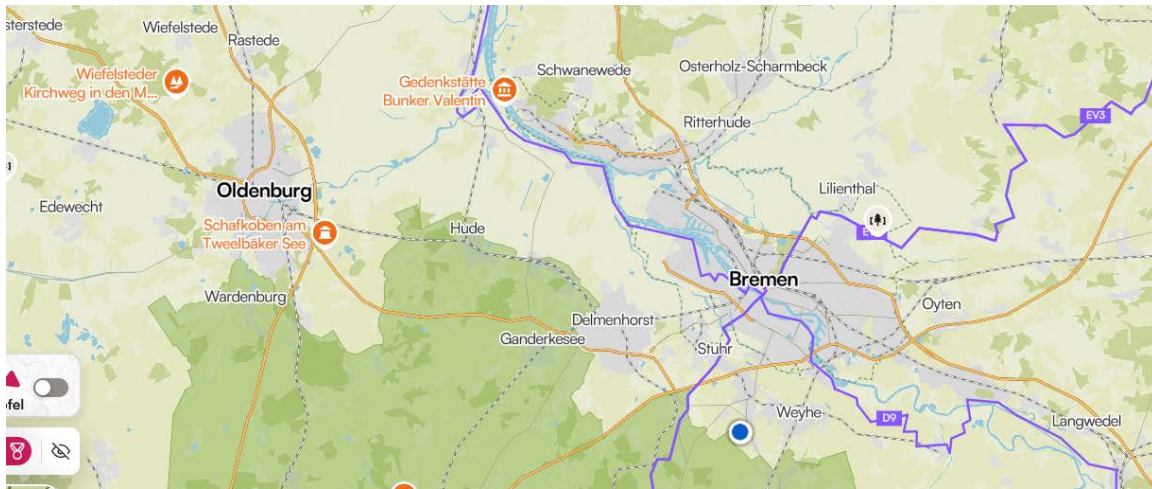

... Aktuelles zur Navigations App Komoot

Verweise auf Web Seiten

- ✓ Open Cycle Map

<https://www.opencyclemap.org/>

- ✓ Knotenpunkt

<https://www.fietsknoop.nl/landkreisoldenburg/deutsch>
[h](#)

Wesentliche Veränderungen

Beschreibbare Wegpunkte

Heatmap

Touren nach Orte suchen

The screenshot displays the Komoot website interface for finding cycling routes. At the top, the Komoot logo is on the left, and navigation links for Home, Touren, Updates, Gespeichert, Premium, and a 'Neu' button are on the right. A search bar contains 'Oldenburg' and a bicycle icon. Below the search bar, a map of the Oldenburg region is shown with several cycling routes highlighted in different colors (red, blue, purple, black). The routes are labeled with names like 'Route um Oldenburg - Teilroute Ammerland' and 'Route um Oldenburg - Teilroute Wildeshauser Geest'. The map also shows various landmarks, including lakes like 'Kleiner Bornhorster See' and 'Großer Bornhorster See', and towns like 'Bad Zwischenahn' and 'Wardenburg'. On the left side, there is a 'Routen' section with a list of routes, including their difficulty (Mäßig), ratings (stars), and user counts. Below the routes, there are 'Collections in der Nähe' with a grid of icons numbered 1 to 84. At the bottom of the map, there are navigation controls like a compass, zoom in/out buttons, and a 3D view toggle.

Route um Oldenburg – Teilroute Wildeshauser Geest
Mäßig ★ 4,5 538
02:34 Std · 40,1 km · 60 m

Collections in der Nähe
1 2 3 ... 84

Fernradwege in Komoot

emsradweg komoot

KI-Modus Alle Bilder Videos Kurze Videos News Web Mehr ▾ Suchfilter ▾

Komoot

<https://www.komoot.com> › de-de › collection › der-em... ⋮

✓ Der EmsRadweg – in 7 Etappen von der Senne an die ...

05.03.2025 — Der **EmsRadweg** bietet eine faszinierende Reise von den Quellen der Ems in der Senne bis zur Mündung in die Nordsee in Emden.