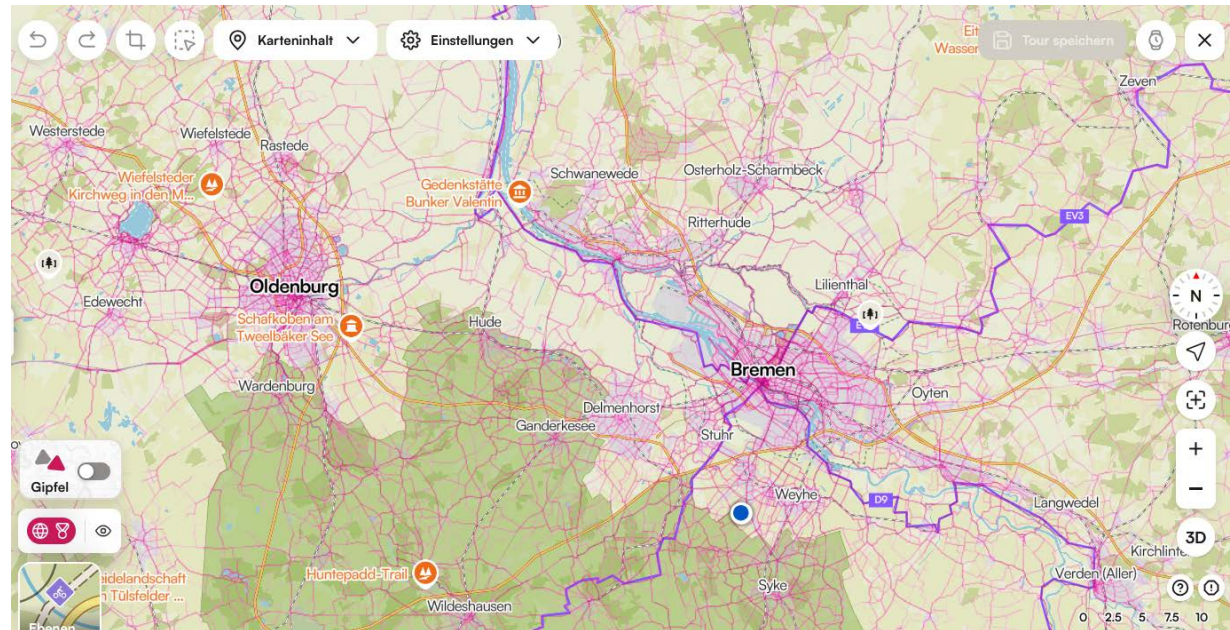

... Aktuelles zur Navigations App Komoot

Verweise auf Web Seiten

- ✓ Open Cycle Map

<https://www.opencyclemap.org/>

- ✓ Knotenpunkt

<https://www.fietsknoop.nl/landkreisoldenburg/deutsch>
[h](#)

Wesentliche Veränderungen

Beschreibbare Wegpunkte

Heatmap

Touren nach Orte suchen

The screenshot displays the Komoot website interface for finding cycling routes. At the top, the Komoot logo is on the left, and navigation links for Home, Touren, Updates, Gespeichert, Premium, and a 'Neu' button are on the right. A search bar contains 'Oldenburg' and a bicycle icon. Below the search bar, a map of the Oldenburg region is shown with several cycling routes highlighted in different colors (red, blue, purple, black). The routes are labeled with names like 'Route um Oldenburg - Teilroute Ammerland' and 'Route um Oldenburg - Teilroute Wildeshauser Geest'. The map also shows various landmarks, including lakes like 'Kleiner Bornhorster See' and 'Großer Bornhorster See', and towns like 'Bad Zwischenahn' and 'Wardenburg'. On the left side, there is a 'Routen' section with a list of routes, including their difficulty (Mäßig), ratings (stars), and user counts. Below the routes, there are 'Collections in der Nähe' with a grid of icons numbered 1 to 84. At the bottom of the map, there are navigation controls like a compass, zoom in/out buttons, and a 3D view toggle.

Route um Oldenburg – Teilroute Wildeshauser Geest
Mäßig ★ 4,5 538
02:34 Std · 40,1 km · 60 m

Collections in der Nähe
1 2 3 ... 84

Fernradwege in Komoot

emsradweg komoot

KI-Modus Alle Bilder Videos Kurze Videos News Web Mehr ▾ Suchfilter ▾

Komoot

<https://www.komoot.com> › de-de › collection › der-em... ⋮

✓ Der EmsRadweg – in 7 Etappen von der Senne an die ...

05.03.2025 — Der **EmsRadweg** bietet eine faszinierende Reise von den Quellen der Ems in der Senne bis zur Mündung in die Nordsee in Emden.