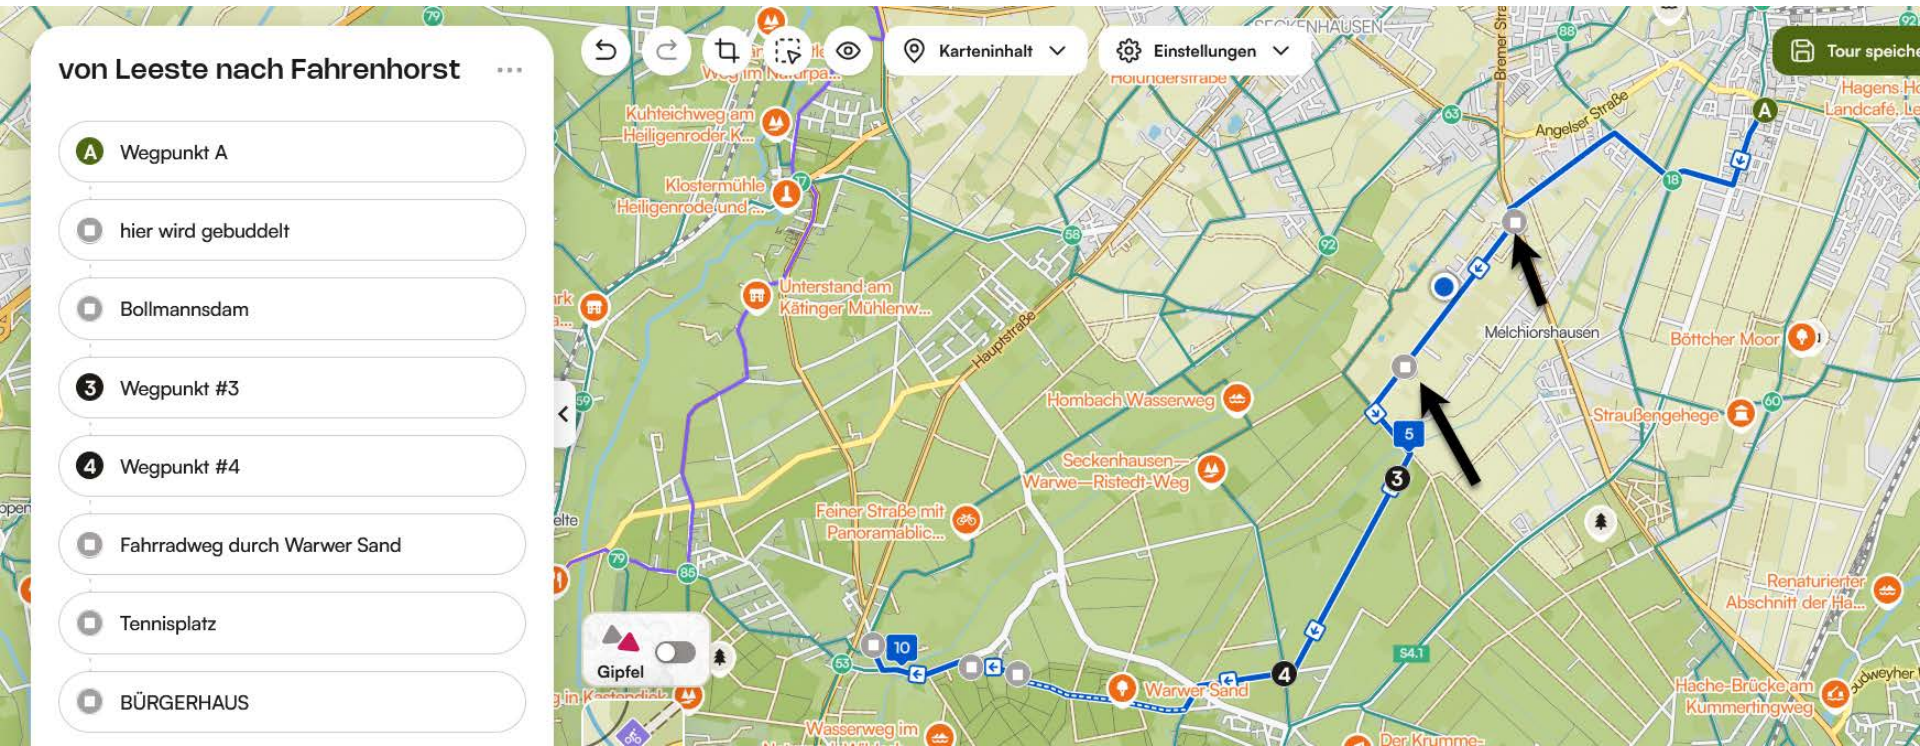

Beschreibbare Wegpunkte

Heatmap

Touren nach Orte suchen

The screenshot displays the Komoot website interface for finding cycling routes. At the top, the Komoot logo is on the left, and navigation links for Home, Touren, Updates, Gespeichert, Premium, and a 'Neu' button are on the right. A search bar contains 'Oldenburg' and a bicycle icon. Below the search bar, a map of the Oldenburg region is shown with several cycling routes highlighted in different colors (red, blue, purple, black). The routes are labeled with names like 'Route um Oldenburg - Teilroute Ammerland' and 'Route um Oldenburg - Teilroute Wildeshauser Geest'. The map also shows various landmarks, including lakes like 'Kleiner Bornhorster See' and 'Großer Bornhorster See', and towns like 'Bad Zwischenahn' and 'Wardenburg'. On the left side, there is a 'Routen' section with a list of routes, including their difficulty (Mäßig), ratings (stars), and user counts. Below the routes, there are 'Collections in der Nähe' with a grid of icons numbered 1 to 84. At the bottom of the map, there are navigation controls like a compass, zoom in/out buttons, and a 3D view toggle.

komoot Oldenburg

Home Touren Updates Gespeichert Premium Neu

innerhalb von 9 km Landschaft und Natur Rastplätze und Attraktionen Routenmerkmale Neue Route planen

Routen
1 – 12 von 1.000+ Touren

Route um Oldenburg – Teilroute Ammerland
Mäßig ★ 4,6 616
02:34 Std · 42,0 km · 90 m

Route um Oldenburg – Teilroute Wildeshauser Geest
Mäßig ★ 4,5 538
02:34 Std · 40,1 km · 60 m

Collections in der Nähe
1 2 3 ... 84

Fernradwege in Komoot

emsradweg komoot

KI-Modus Alle Bilder Videos Kurze Videos News Web Mehr ▾ Suchfilter ▾

Komoot

<https://www.komoot.com> › de-de › collection › der-em... ⋮

✓ Der EmsRadweg – in 7 Etappen von der Senne an die ...

05.03.2025 — Der **EmsRadweg** bietet eine faszinierende Reise von den Quellen der Ems in der Senne bis zur Mündung in die Nordsee in Emden.