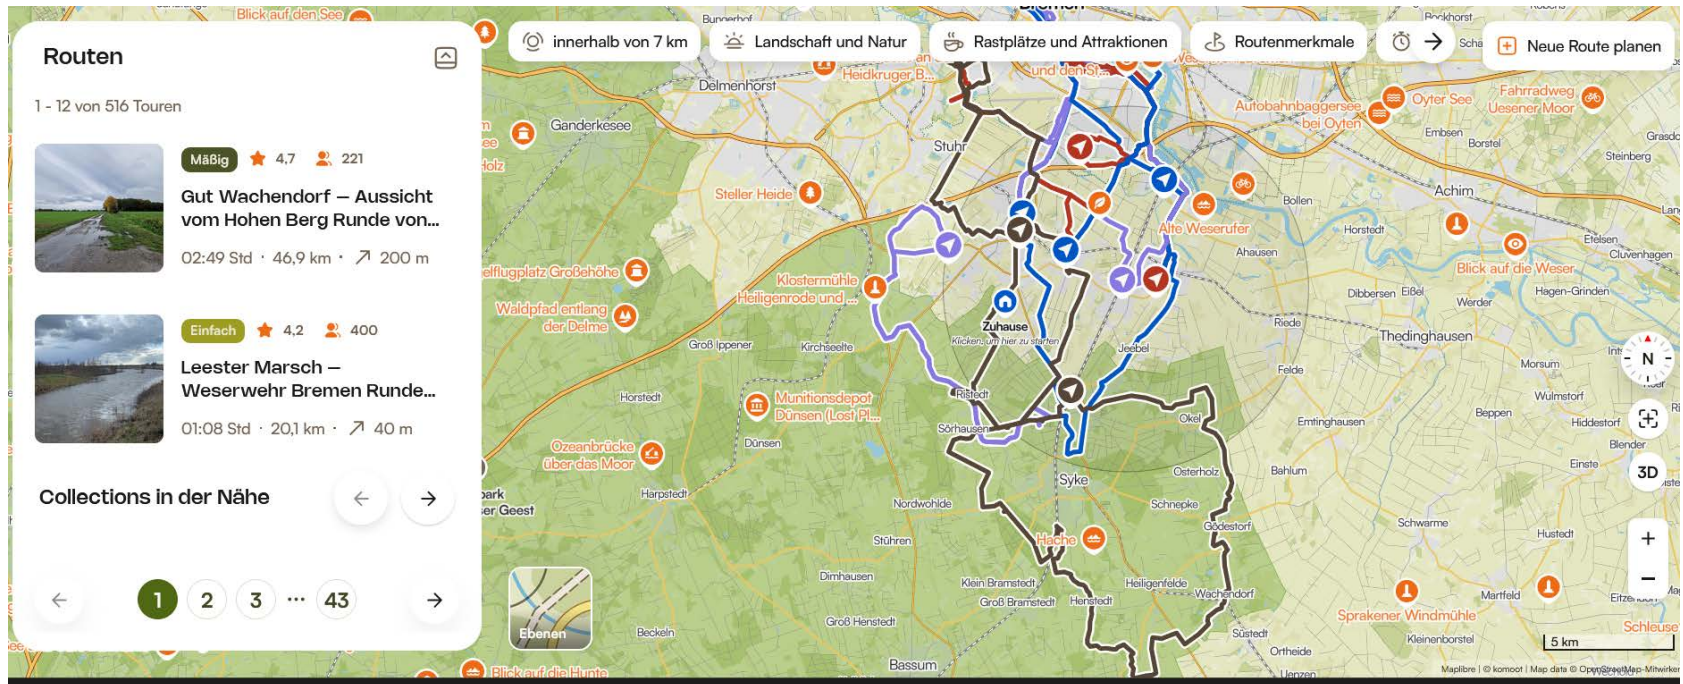

... Aktuelles zur Navigations App Komoot

Verweise auf Web Seiten

- ✓ Open Cycle Map

<https://www.opencyclemap.org/>

- ✓ Knotenpunkt

<https://www.fietsknoop.nl/landkreisoldenburg/deutsch>
[h](#)

Wesentliche Veränderungen

Beschreibbare Wegpunkte

Heatmap

Touren nach Orte suchen

The screenshot displays the Komoot website interface for finding cycling routes. At the top, the Komoot logo is on the left, and navigation links for Home, Touren, Updates, Gespeichert, Premium, and a 'Neu' button are on the right. A search bar contains 'Oldenburg' and a bicycle icon. Below the search bar, a map of the Oldenburg region is shown with several cycling routes highlighted in different colors (red, blue, purple, black). The routes are labeled with names like 'Route um Oldenburg - Teilroute Ammerland' and 'Route um Oldenburg - Teilroute Wildeshauser Geest'. The map also shows various landmarks, including lakes like 'Kleiner Bornhorster See' and 'Großer Bornhorster See', and towns like 'Bad Zwischenahn' and 'Wardenburg'. On the left side, there is a 'Routen' section with a list of routes, including their difficulty (Mäßig), ratings (stars), and user counts. Below the routes, there are 'Collections in der Nähe' with a grid of icons numbered 1 to 84. At the bottom of the map, there are navigation controls like a compass, zoom in/out buttons, and a 3D view toggle.

Route um Oldenburg – Teilroute Wildeshauser Geest
Mäßig ★ 4,5 538
02:34 Std · 40,1 km · 60 m

Collections in der Nähe
1 2 3 ... 84

Fernradwege in Komoot

emsradweg komoot

KI-Modus Alle Bilder Videos Kurze Videos News Web Mehr ▾ Suchfilter ▾

Komoot

<https://www.komoot.com> › de-de › collection › der-em... ⋮

✓ Der EmsRadweg – in 7 Etappen von der Senne an die ...

05.03.2025 — Der **EmsRadweg** bietet eine faszinierende Reise von den Quellen der Ems in der Senne bis zur Mündung in die Nordsee in Emden.