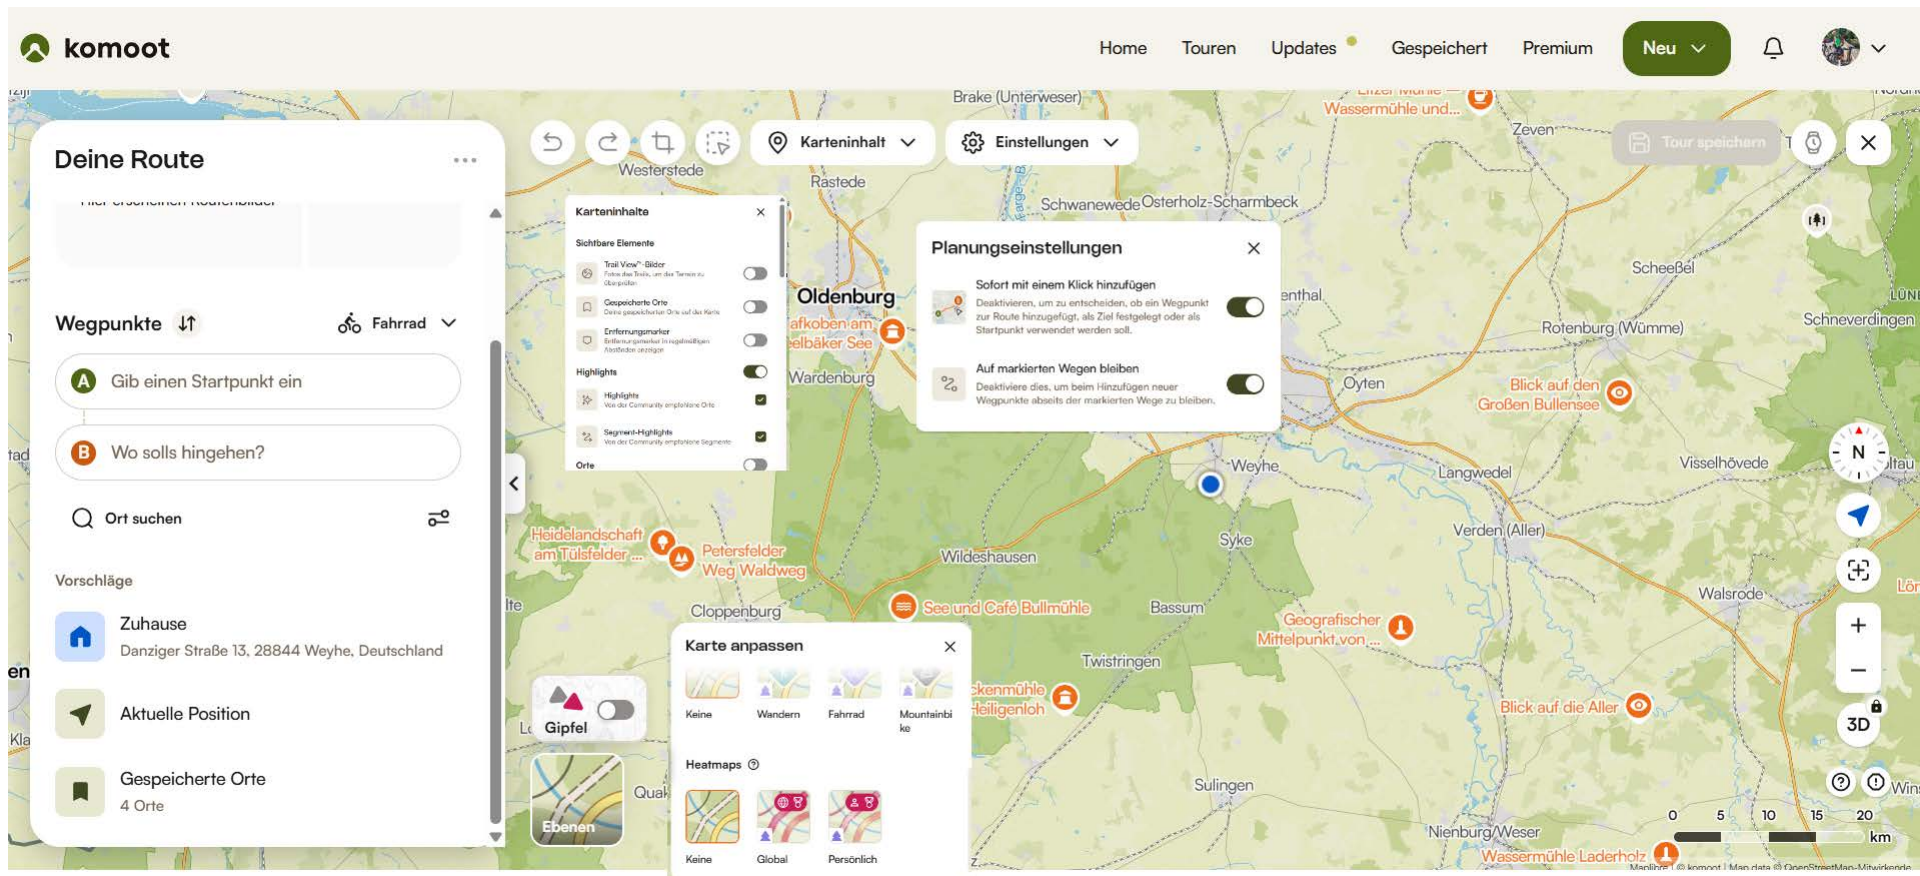

Wesentliche Veränderungen

- ✓ Planungsprozess
  - Beeinflussung der individuellen Planung

<https://www.komoot.com/de-de>